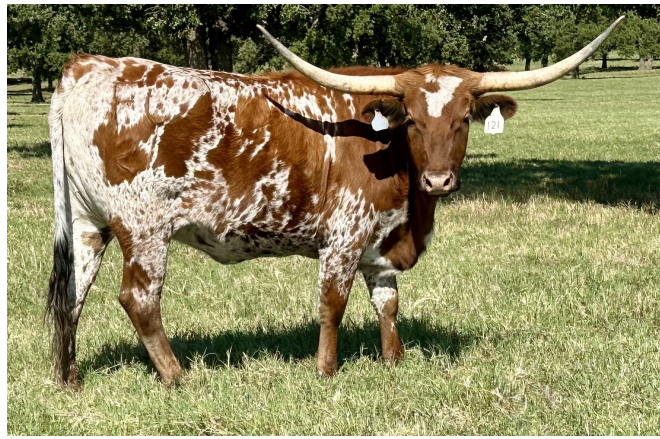

# Pacific Kimba

**Date of Birth:** 04/02/2021  
**Registration 1:** CI341490  
**Breeder:** Fairlea Longhorn Ranches, LLC  
**Owner:** Whistling Longhorn Ranch

Courtesy of Fairlea Longhorns

TTT: 56.0000 on 04/07/2024

Pacific Kimba

Simba

D/O Kansas Cowgirl

Top Caliber

RM Miss Kitty

D/O KANSAS COWBOY

D/O High Stepper

HUNTS COMMAND RESPECT